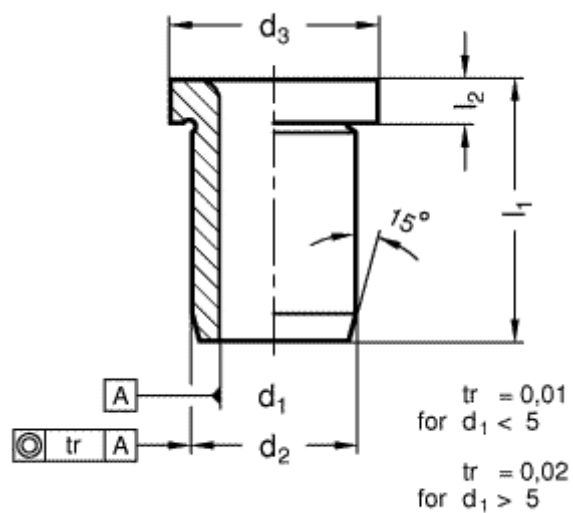

Article number: 201134097

Description: E+G Guide bush DIN 172-B18-28-A
with collar

Measures

$d_1 = 19$

$d_2 = 30$

$d_3 = 34$

$l_1 = 36$

$l_2 = 5$